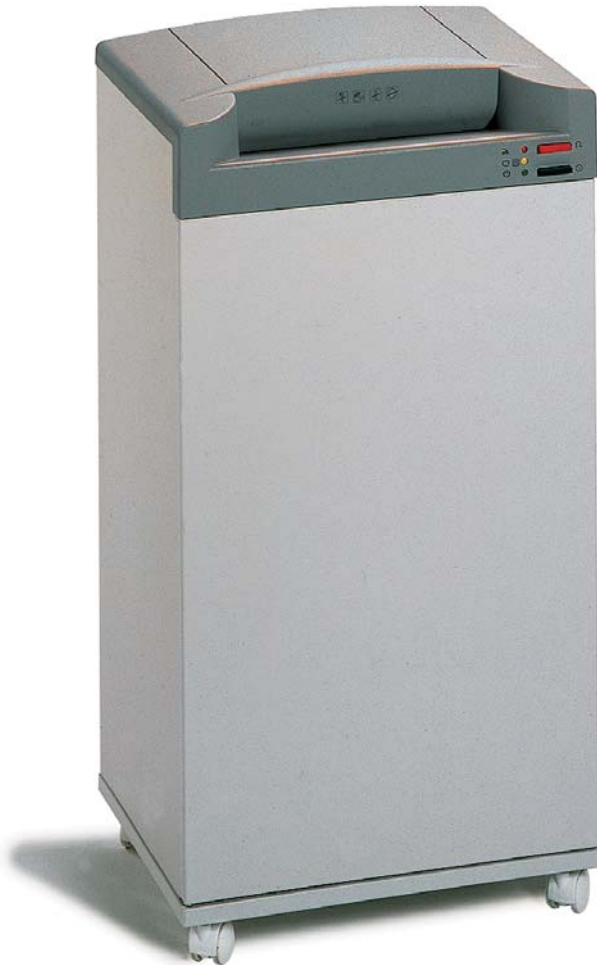

Personal Shredder

Contemporary Design and Whisper Quiet Operation for Today's Office Environment

MODEL 1400.6

Actual Shred Sizes

1/4"

Designed to meet the needs of any office, the Olympia 1400 series will shred up to 25 sheets of paper, including paper clips and staples, meeting today's security challenges. Automatic operation starts the shredder the moment confidential documents enter the machine and stops when the job is done - hands free operation clear and simple.

The uniquely designed horizontal feed makes the Olympia 1400 series one of the top choices of all office shredders. Fully featured, simplistic to use - Olympia series of shredders - the right choice.

MODEL 1400.6

Features

- Extremely quiet operation
- New contemporary design
- Electronic system with microprocessor control
- Full bag, jam, and door open indicators
- Front loading paper feed
- Auto Start / Stop
- Continuous duty motor-maintenance free

Can accept staples

Can accept paperclips

Specifications

Shred Size	1/4"
Shred Type	Strip-cut
Capacity	22-25 sheets*
Speed	20 ft. per minute
Throat Size	9 1/2 inches

Shred Container	1.5 cubic feet
Supply Voltage	115v
Power Consumption	.73hp
Dimensions	15 3/8" x 11" x 29 1/8"
Weight	43 lbs. (unpacked)
Accessories	PB1